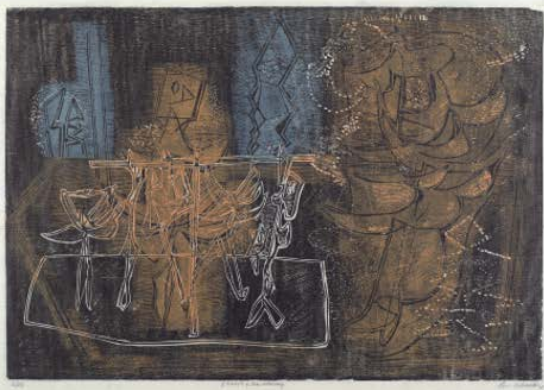

Schanker, Louis
American, 1903 - 1981

Static and Revolving

1947

color woodcut

Rosenwald Collection 1948.11.303

Not on View

share

add to favorites